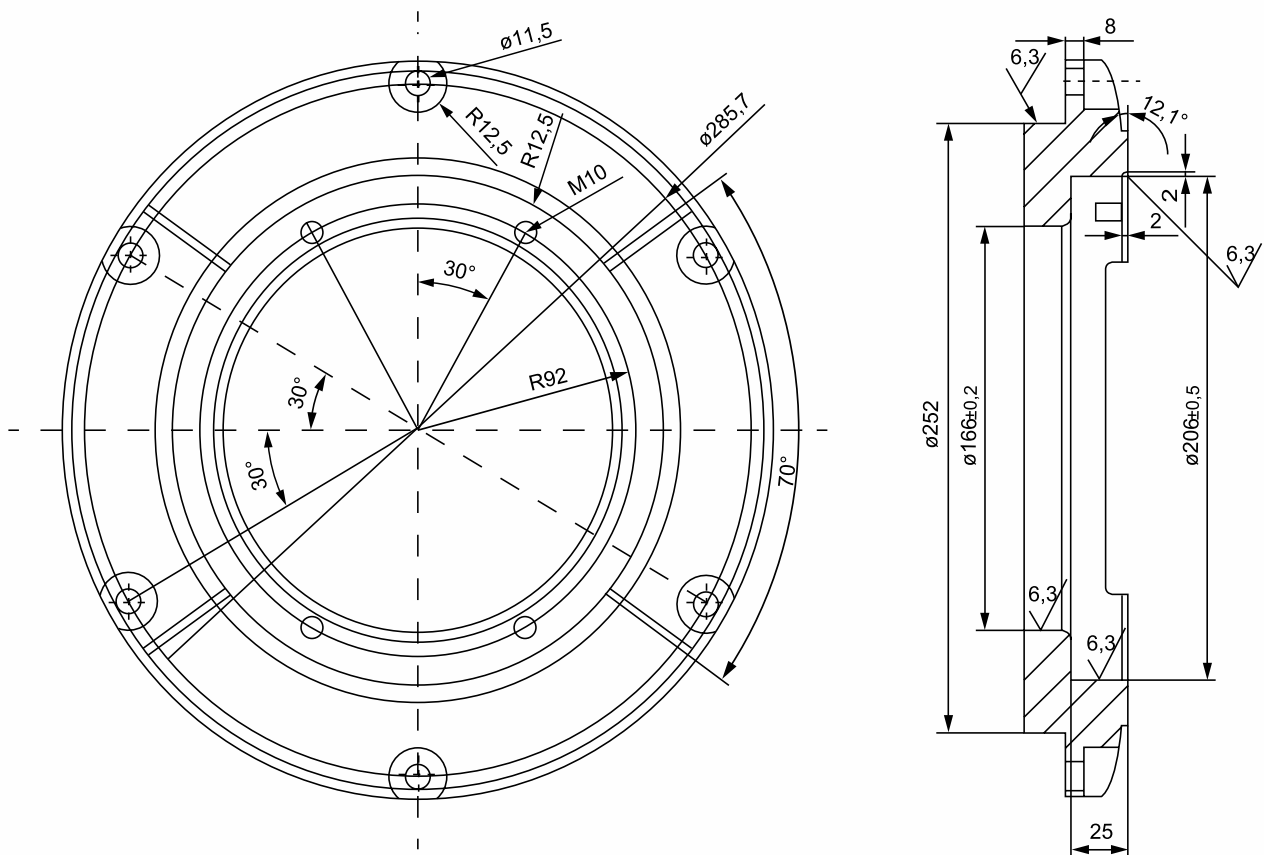

## Standards

The adapter ring is compliant with the following standards:

- FAA AC 150 / 5345 – 42 (current edition)

## Dimensions

## Accessories

Description	No. / Ring	Part no.
O-ring, Ø 4,0 mm	0 or 1	P-850374
Screw M10 x 30-A2	2 or 4	P-902575
Washer M10-A2	2 or 4	P-901006
M10 inbus positioning bolt	0 or 2	40-5870